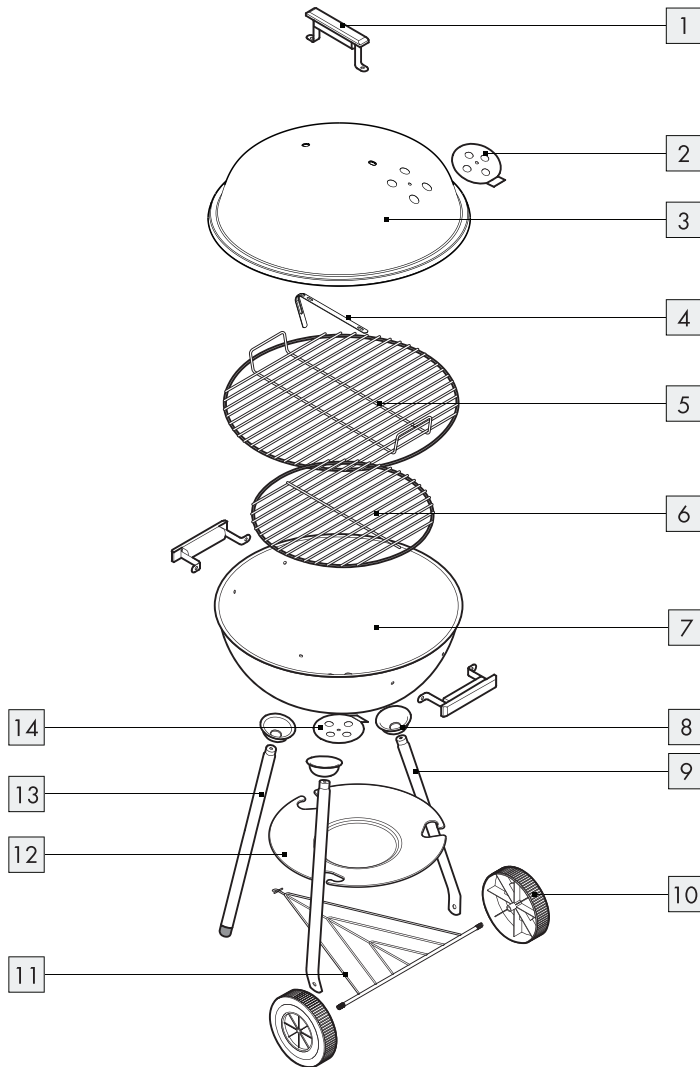

INSTRUCTION MANUAL

SKU No. 60392628
ITEM No. KY22018C

ASSEMBLY INSTRUCTION

A

	 x3
a	M6 x 30
	 x6
b	M6 x 16
	 x2
c	M5 x 12
	 x8
d	ø6 x 16
	 x2
e	ø8 x 18
	 x2
f	M5
	 x6
g	M6
	 x2
h	M8
	 x3
i	ø6 x 18

H

12 x1

I

5 x1

6 x1