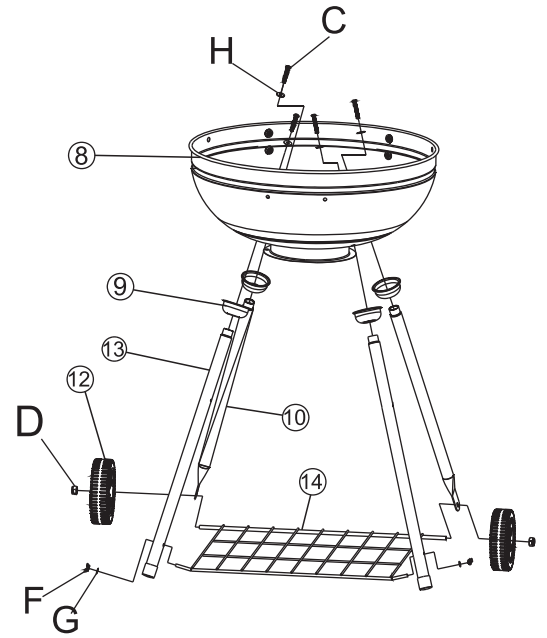

Step 1

Step 2

Step 3

Step 4