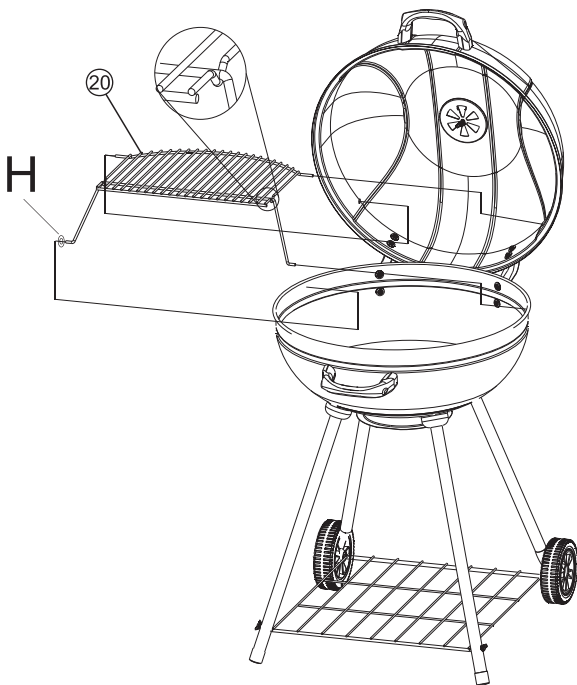

Worin
fonte

INSTRUCTION MANUAL

SKU No. 60392627
ITEM No. KY22022E

EXPLODED VIEW

1. Handle(2)
2. Air Vent
3. Lid
4. Lid hinge
5. Lid hinge
6. Bowl hinge
7. Bowl hinge
8. Bowl
9. Leg Support(4)
10. Back Leg(2)
11. Ash Receiver
12. Wheel(2)
13. Front Leg(2)
14. Bottom Mesh
15. Joint Cirdlet
16. Basket
17. Charcoal Grid
18. Handle(2)
19. Cooking Grid
20. Warming Rack

HARDWARE

 A: M5X12 TRUSS HEAD SCREW _____ 1PC	 I: Ø6 HEAT RESISTANT WASHERS _____ 12 PCS
 B: M6X10 TRUSS HEAD SCREW _____ 1PC	 J: Ø5 SMALL LOCK WASHERS _____ 1PC
 C: M6X30 TRUSS HEAD SCREW _____ 4PCS	 K: Ø6 SMALL LOCK WASHERS _____ 5PCS
 D: M8 HEX NUTS _____ 2PCS	 L: Ø6X40 HINGE PINS _____ 2PCS
 E: M5 WING NUTS _____ 1PC	 M: Ø1.4X30 COOTER PINS _____ 2PCS
 F: M6 WING NUTS _____ 7PCS	 N: M6X16 TRUSS HEAD SCREW _____ 8PCS
 G: Ø6 SMALL WASHERS _____ 3PCS	 O: M6 HEX NUTS _____ 8PCS
 H: Ø6 LARGE WASHERS _____ 18PCS	

Step 1

Step 2

Step 3

Step 4

Step 5

Step 7

Step 6

Step 8