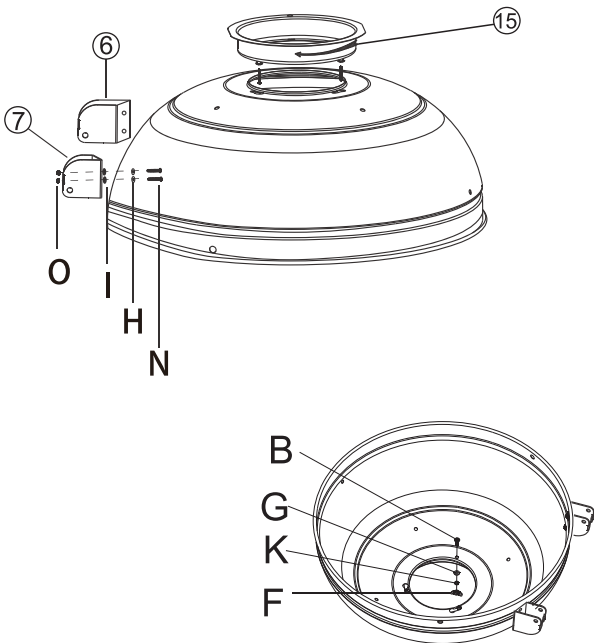

Step 1

Step 2

Step 3

Step 4