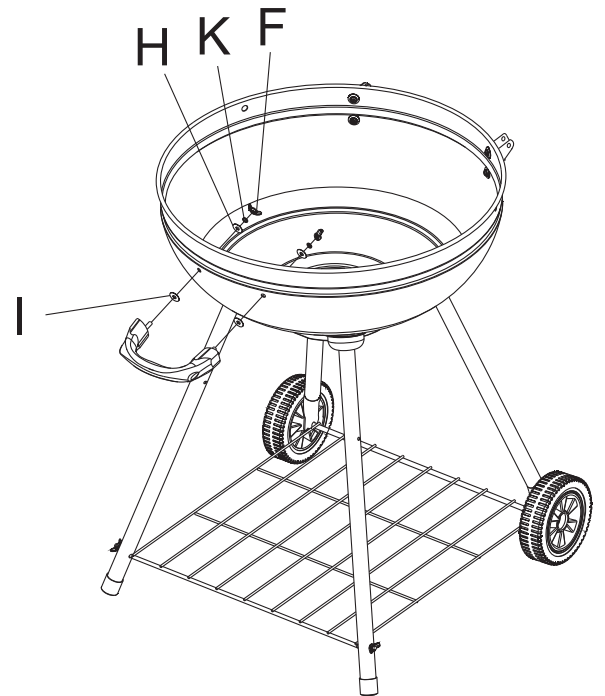

Worin
fonte

INSTRUCTION MANUAL

SKU No. 60392627
ITEM No. KY22022E

EXPLODED VIEW

1. Handle(2)
2. Air Vent
3. Lid
4. Lid hinge
5. Lid hinge
6. Bowl hinge
7. Bowl hinge
8. Bowl
9. Leg Support(4)
10. Back Leg(2)
11. Ash Receiver
12. Wheel(2)
13. Front Leg(2)
14. Bottom Mesh
15. Joint Cirdlet
16. Basket
17. Charcoal Grid
18. Handle(2)
19. Cooking Grid
20. Warming Rack

HARDWARE

 A: M5X12 TRUSS HEAD SCREW _____ 1PC	 I: Ø6 HEAT RESISTANT WASHERS _____ 12 PCS
 B: M6X10 TRUSS HEAD SCREW _____ 1PC	 J: Ø5 SMALL LOCK WASHERS _____ 1PC
 C: M6X30 TRUSS HEAD SCREW _____ 4PCS	 K: Ø6 SMALL LOCK WASHERS _____ 5PCS
 D: M8 HEX NUTS _____ 2PCS	 L: Ø6X40 HINGE PINS _____ 2PCS
 E: M5 WING NUTS _____ 1PC	 M: Ø1.4X30 COOTER PINS _____ 2PCS
 F: M6 WING NUTS _____ 7PCS	 N: M6X16 TRUSS HEAD SCREW _____ 8PCS
 G: Ø6 SMALL WASHERS _____ 3PCS	 O: M6 HEX NUTS _____ 8PCS
 H: Ø6 LARGE WASHERS _____ 18PCS	

Step 1

Step 2

Step 3

Step 4

Step 5

Step 7

Step 6

Step 8