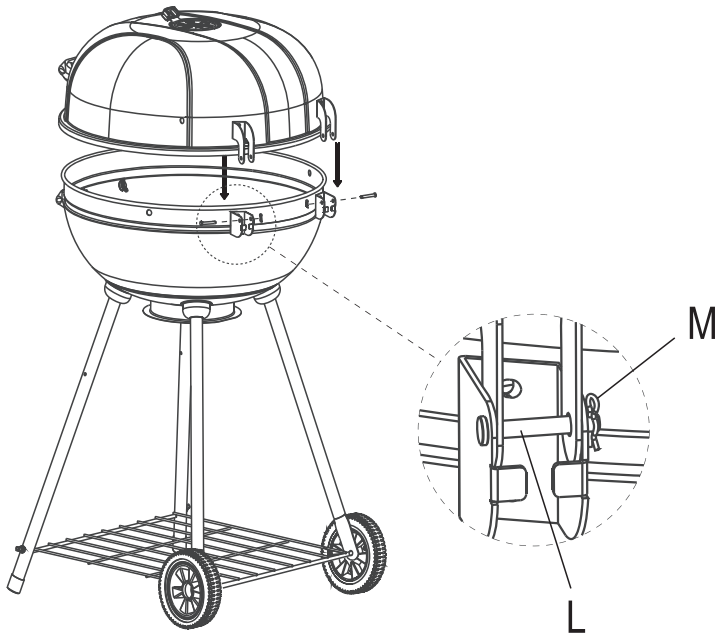

Worin
fonte

INSTRUCTION MANUAL

SKU No. 60392627
ITEM No. KY22022E

EXPLODED VIEW

1. Handle(2)
2. Air Vent
3. Lid
4. Lid hinge
5. Lid hinge
6. Bowl hinge
7. Bowl hinge
8. Bowl
9. Leg Support(4)
10. Back Leg(2)
11. Ash Receiver
12. Wheel(2)
13. Front Leg(2)
14. Bottom Mesh
15. Joint Cirdlet
16. Basket
17. Charcoal Grid
18. Handle(2)
19. Cooking Grid
20. Warming Rack

HARDWARE

 A: M5X12 TRUSS HEAD SCREW _____ 1PC	 I: Ø6 HEAT RESISTANT WASHERS _____ 12 PCS
 B: M6X10 TRUSS HEAD SCREW _____ 1PC	 J: Ø5 SMALL LOCK WASHERS _____ 1PC
 C: M6X30 TRUSS HEAD SCREW _____ 4PCS	 K: Ø6 SMALL LOCK WASHERS _____ 5PCS
 D: M8 HEX NUTS _____ 2PCS	 L: Ø6X40 HINGE PINS _____ 2PCS
 E: M5 WING NUTS _____ 1PC	 M: Ø1.4X30 COOTER PINS _____ 2PCS
 F: M6 WING NUTS _____ 7PCS	 N: M6X16 TRUSS HEAD SCREW _____ 8PCS
 G: Ø6 SMALL WASHERS _____ 3PCS	 O: M6 HEX NUTS _____ 8PCS
 H: Ø6 LARGE WASHERS _____ 18PCS	

Step 1

Step 2

Step 3

Step 4

Step 5

Step 7

Step 6

Step 8