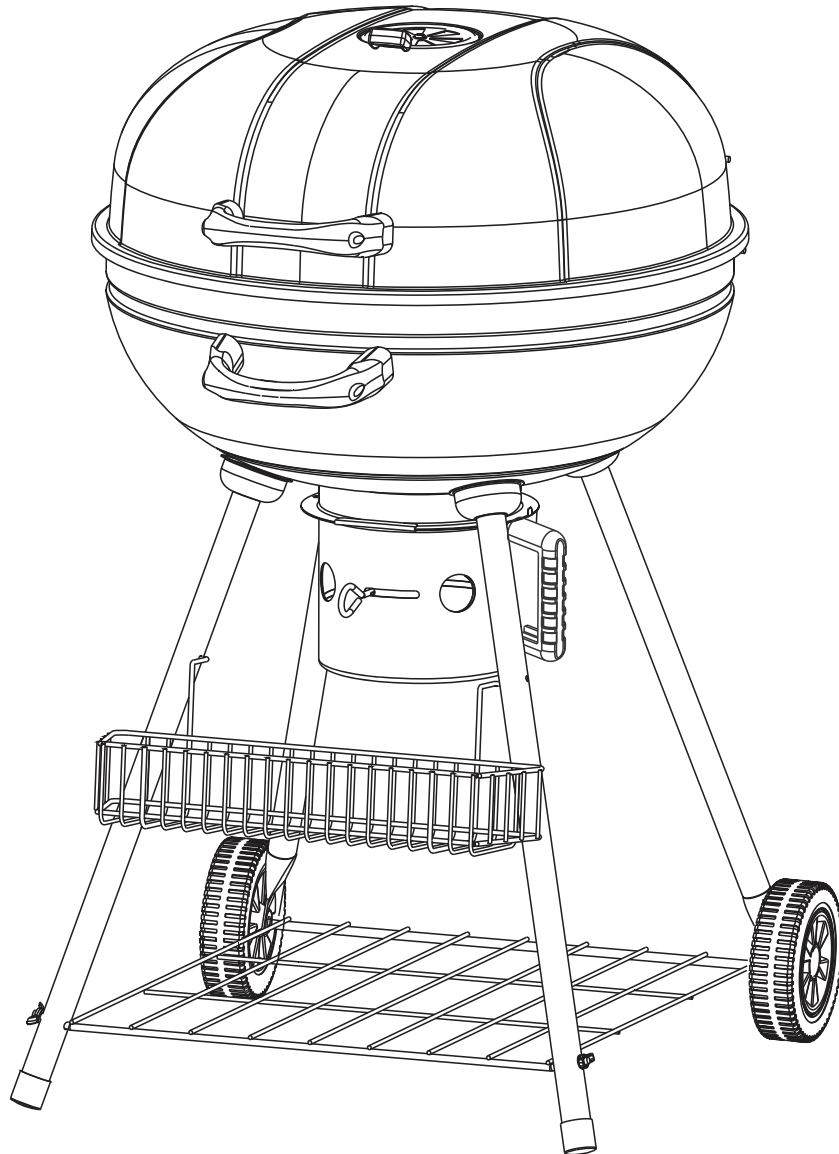

Worin
fonte

INSTRUCTION MANUAL

SKU No. 60392627
ITEM No. KY22022E

EXPLODED VIEW

1. Handle(2)
2. Air Vent
3. Lid
4. Lid hinge
5. Lid hinge
6. Bowl hinge
7. Bowl hinge
8. Bowl
9. Leg Support(4)
10. Back Leg(2)
11. Ash Receiver
12. Wheel(2)
13. Front Leg(2)
14. Bottom Mesh
15. Joint Cirdlet
16. Basket
17. Charcoal Grid
18. Handle(2)
19. Cooking Grid
20. Warming Rack

HARDWARE

 A: M5X12 TRUSS HEAD SCREW _____ 1PC	 I: Ø6 HEAT RESISTANT WASHERS _____ 12 PCS
 B: M6X10 TRUSS HEAD SCREW _____ 1PC	 J: Ø5 SMALL LOCK WASHERS _____ 1PC
 C: M6X30 TRUSS HEAD SCREW _____ 4PCS	 K: Ø6 SMALL LOCK WASHERS _____ 5PCS
 D: M8 HEX NUTS _____ 2PCS	 L: Ø6X40 HINGE PINS _____ 2PCS
 E: M5 WING NUTS _____ 1PC	 M: Ø1.4X30 COOTER PINS _____ 2PCS
 F: M6 WING NUTS _____ 7PCS	 N: M6X16 TRUSS HEAD SCREW _____ 8PCS
 G: Ø6 SMALL WASHERS _____ 3PCS	 O: M6 HEX NUTS _____ 8PCS
 H: Ø6 LARGE WASHERS _____ 18PCS	