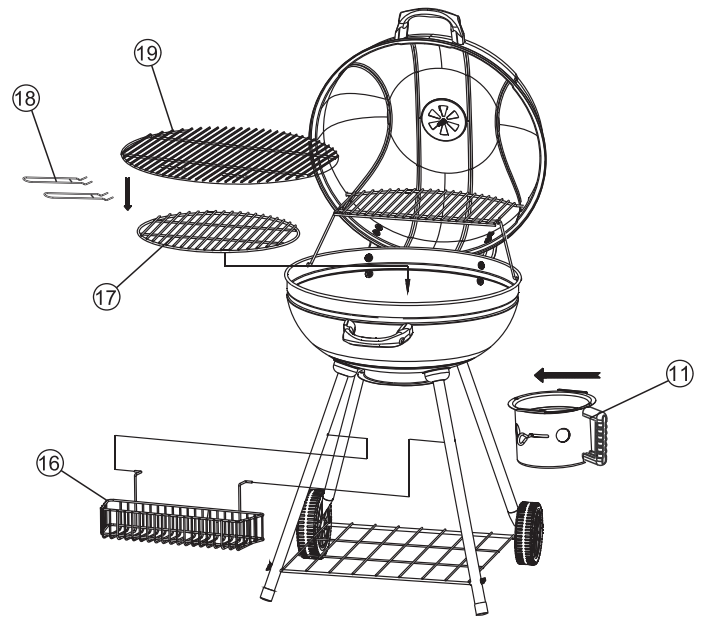

Worin
fonte

INSTRUCTION MANUAL

SKU No. 60392627
ITEM No. KY22022E

EXPLODED VIEW

1. Handle(2)
2. Air Vent
3. Lid
4. Lid hinge
5. Lid hinge
6. Bowl hinge
7. Bowl hinge
8. Bowl
9. Leg Support(4)
10. Back Leg(2)
11. Ash Receiver
12. Wheel(2)
13. Front Leg(2)
14. Bottom Mesh
15. Joint Cirdlet
16. Basket
17. Charcoal Grid
18. Handle(2)
19. Cooking Grid
20. Warming Rack

HARDWARE

 A: M5X12 TRUSS HEAD SCREW _____ 1PC	 I: Ø6 HEAT RESISTANT WASHERS _____ 12 PCS
 B: M6X10 TRUSS HEAD SCREW _____ 1PC	 J: Ø5 SMALL LOCK WASHERS _____ 1PC
 C: M6X30 TRUSS HEAD SCREW _____ 4PCS	 K: Ø6 SMALL LOCK WASHERS _____ 5PCS
 D: M8 HEX NUTS _____ 2PCS	 L: Ø6X40 HINGE PINS _____ 2PCS
 E: M5 WING NUTS _____ 1PC	 M: Ø1.4X30 COOTER PINS _____ 2PCS
 F: M6 WING NUTS _____ 7PCS	 N: M6X16 TRUSS HEAD SCREW _____ 8PCS
 G: Ø6 SMALL WASHERS _____ 3PCS	 O: M6 HEX NUTS _____ 8PCS
 H: Ø6 LARGE WASHERS _____ 18PCS	

Step 1

Step 2

Step 3

Step 4

Step 5

Step 7

Step 6

Step 8