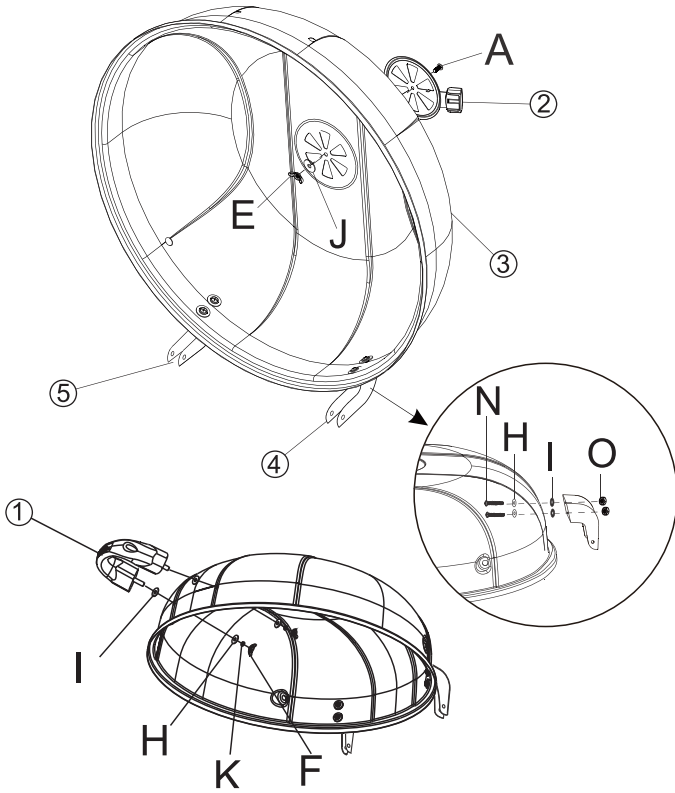

Step 1

Step 2