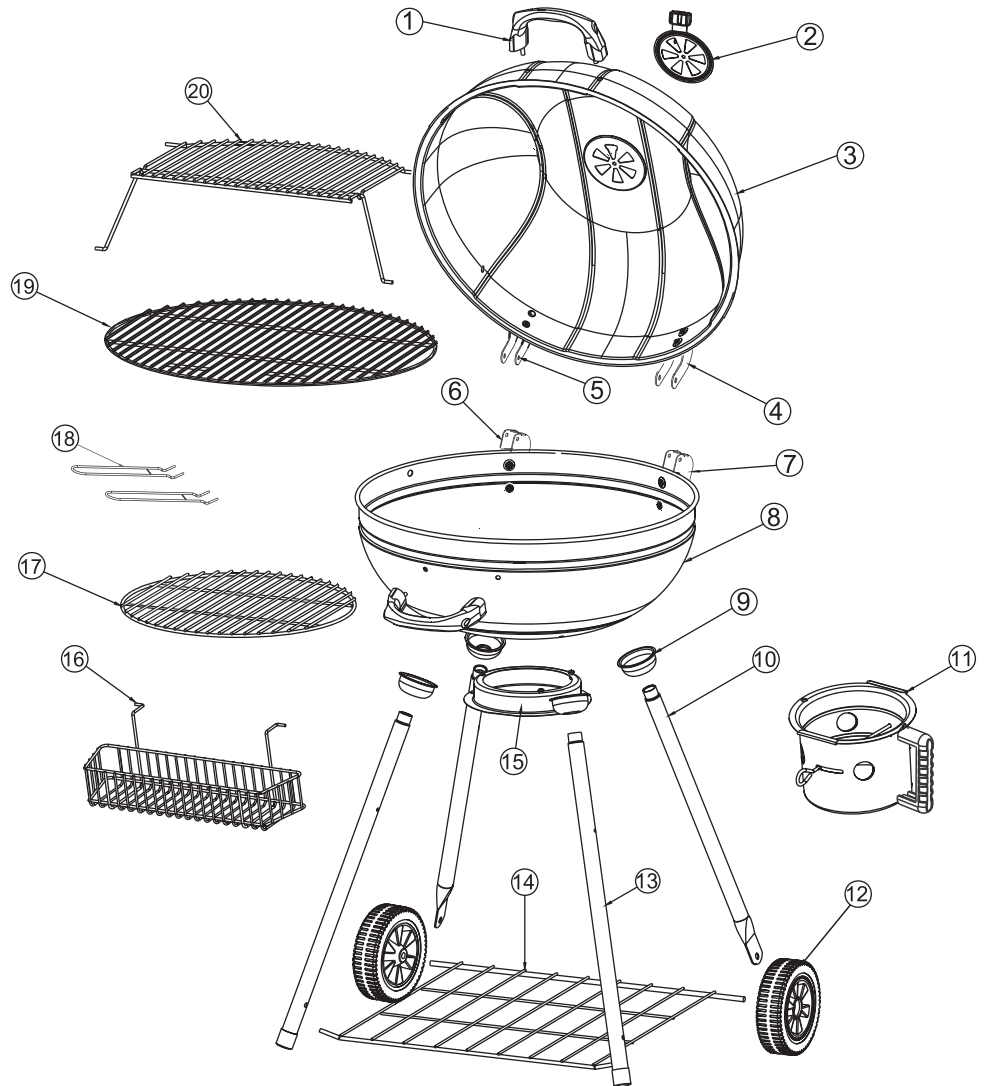

Worin
fonte

INSTRUCTION MANUAL

SKU No. 60392627
ITEM No. KY22022E

EXPLODED VIEW

1. Handle(2)
2. Air Vent
3. Lid
4. Lid hinge
5. Lid hinge
6. Bowl hinge
7. Bowl hinge
8. Bowl
9. Leg Support(4)
10. Back Leg(2)
11. Ash Receiver
12. Wheel(2)
13. Front Leg(2)
14. Bottom Mesh
15. Joint Cirdlet
16. Basket
17. Charcoal Grid
18. Handle(2)
19. Cooking Grid
20. Warming Rack

HARDWARE

 A: M5X12 TRUSS HEAD SCREW _____ 1PC	 I: Ø6 HEAT RESISTANT WASHERS _____ 12 PCS
 B: M6X10 TRUSS HEAD SCREW _____ 1PC	 J: Ø5 SMALL LOCK WASHERS _____ 1PC
 C: M6X30 TRUSS HEAD SCREW _____ 4PCS	 K: Ø6 SMALL LOCK WASHERS _____ 5PCS
 D: M8 HEX NUTS _____ 2PCS	 L: Ø6X40 HINGE PINS _____ 2PCS
 E: M5 WING NUTS _____ 1PC	 M: Ø1.4X30 COOTER PINS _____ 2PCS
 F: M6 WING NUTS _____ 7PCS	 N: M6X16 TRUSS HEAD SCREW _____ 8PCS
 G: Ø6 SMALL WASHERS _____ 3PCS	 O: M6 HEX NUTS _____ 8PCS
 H: Ø6 LARGE WASHERS _____ 18PCS	