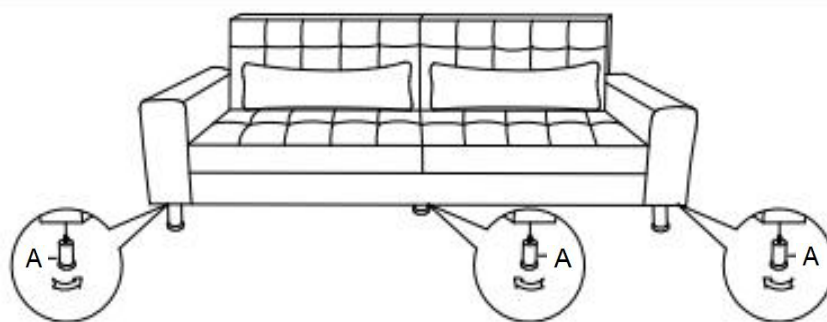

ASSEMBLY INSTRUCTION

Sofa bed with 2 pcs. cushion - KASSA

SKU NUMBER:60342135

ITEM NO:LV3330

	HARDWARE LIST		
	NO	SKETCH	QTY
	A		5PCS
	B		2PCS
	C		2PCS
	D		1PC

1

2

3