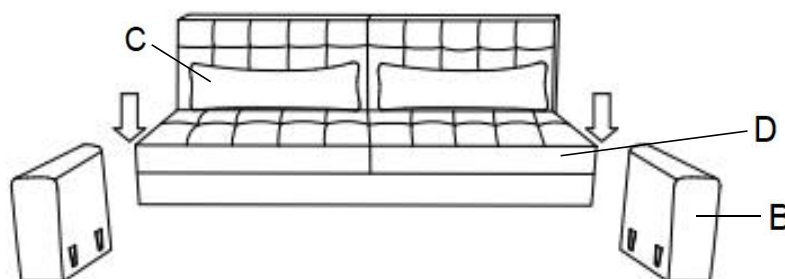

ASSEMBLY INSTRUCTION

Sofa bed with 2 pcs. cushion - KASSA

SKU NUMBER:60342135

ITEM NO:LV3330

	HARDWARE LIST		
	NO	SKETCH	QTY
	A		5PCS
	B		2PCS
	C		2PCS
	D		1PC

1

2

3